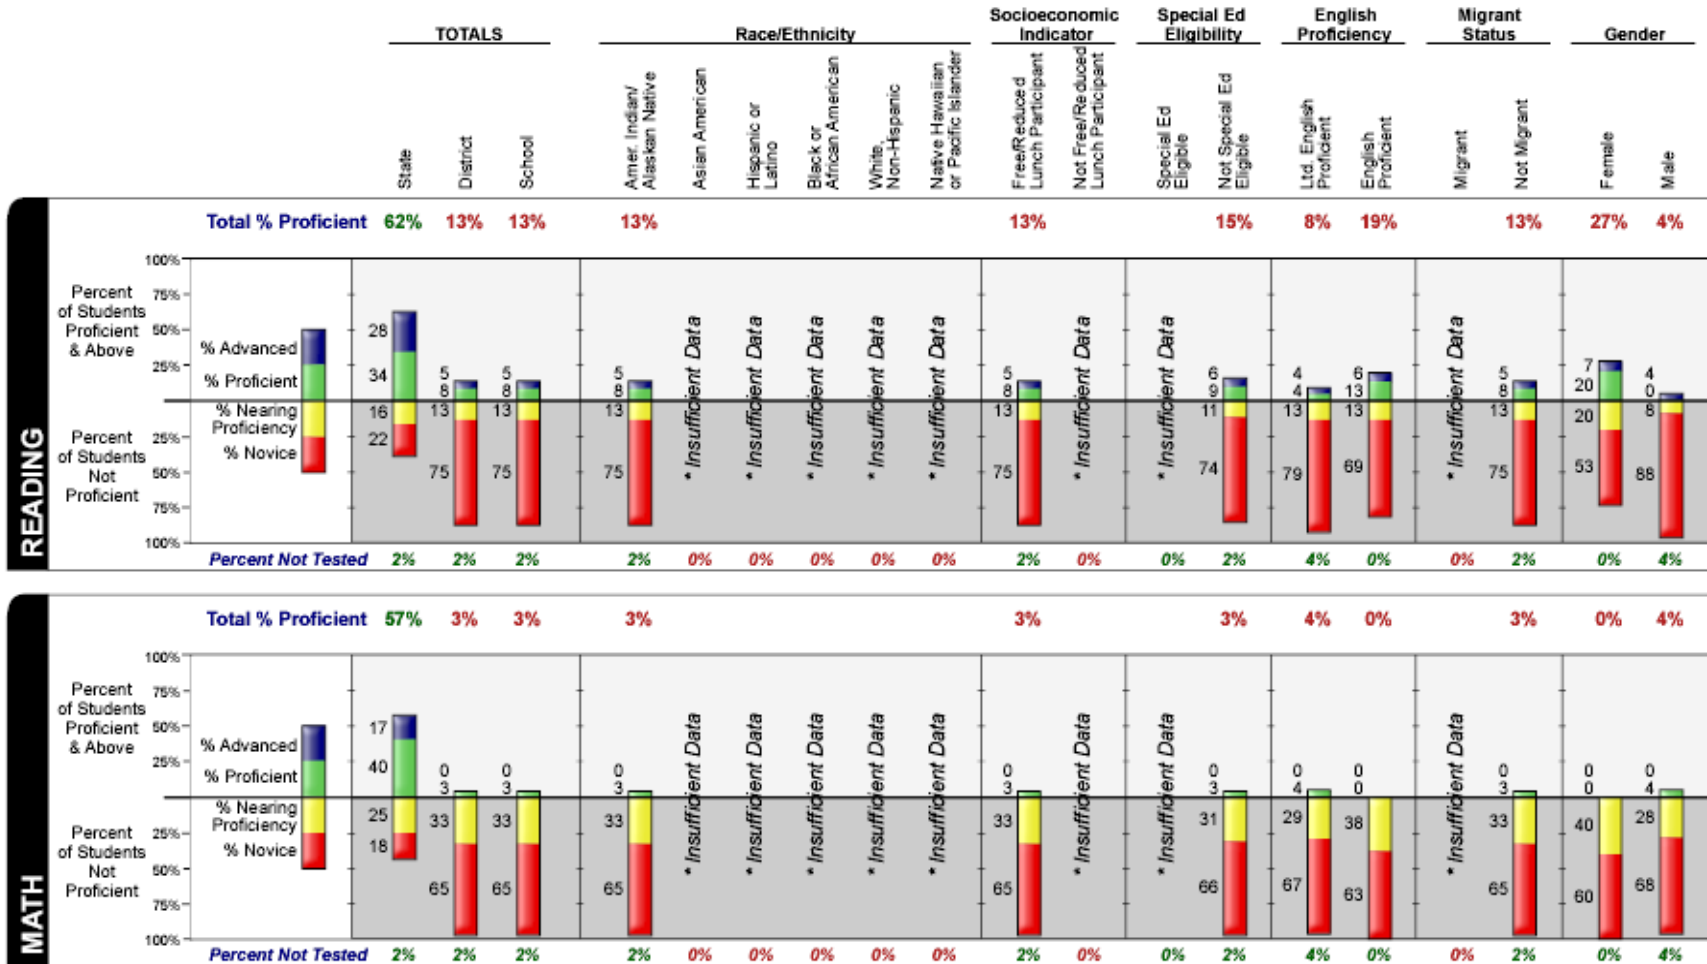

Close Window

Lame Deer High School

Criterion-Referenced Test Score Summaries - All Grades Tested

2003-2004 School Year

* Note: Statistics not reported for subgroups of fewer than 10 students.
 Percentages within subgroups may not add up to 100% because of rounding.
 Results include all students tested, not just those students enrolled for a full academic year, both for regular and alternate tests.