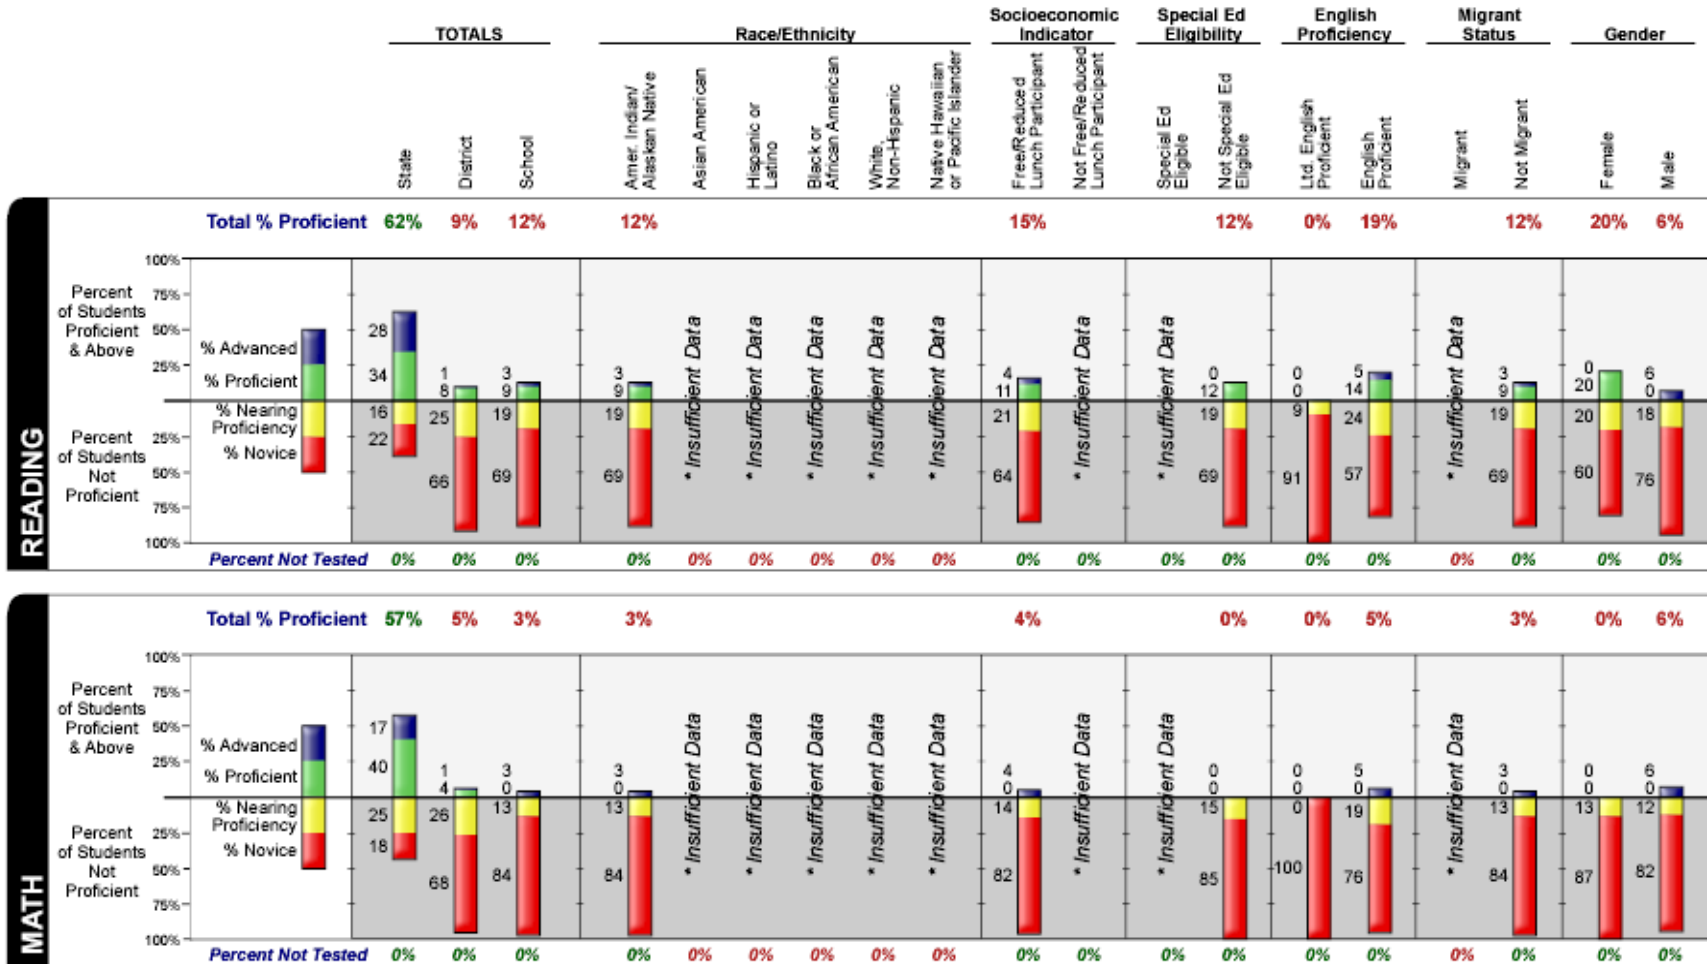

Close Window

Lame Deer School

Criterion-Referenced Test Score Summaries - All Grades Tested

2003-2004 School Year

* Note: Statistics not reported for subgroups of fewer than 10 students.
 Percentages within subgroups may not add up to 100% because of rounding.
 Results include all students tested, not just those students enrolled for a full academic year, both for regular and alternate tests.